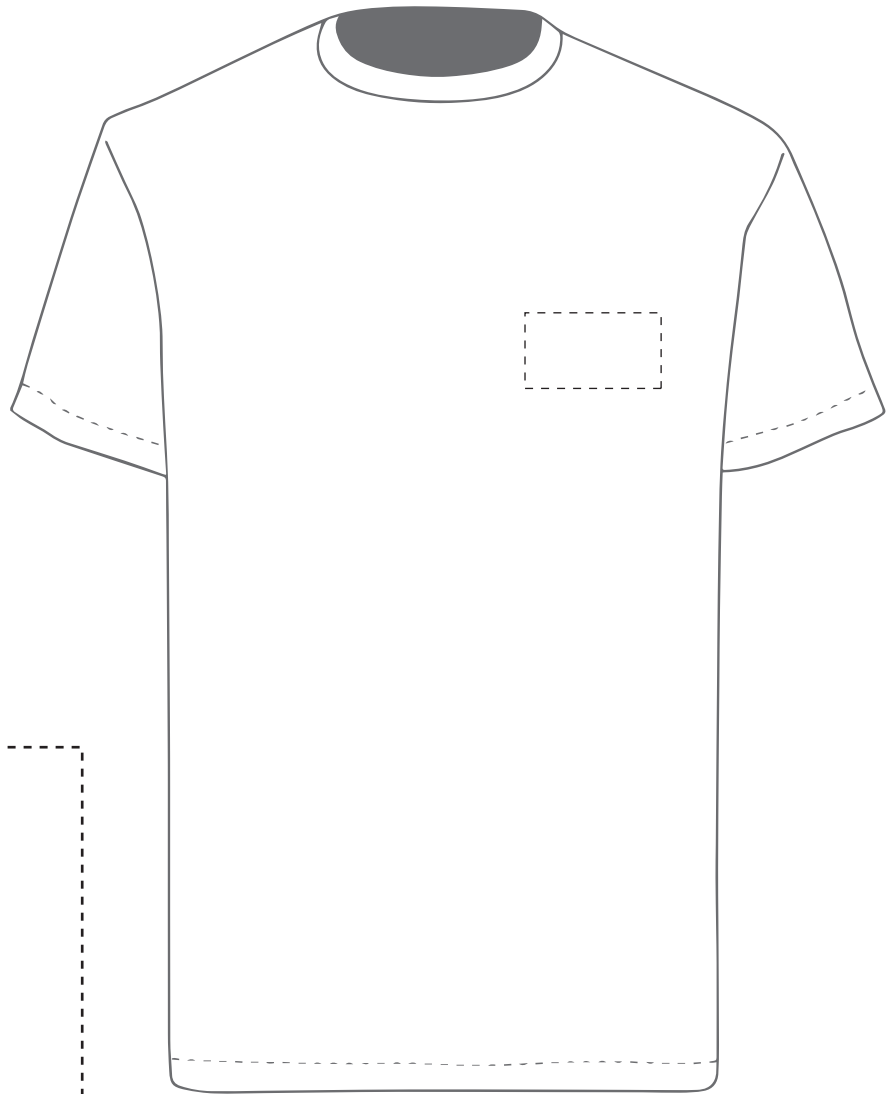

Your Ref:	Quantity:	Product Code: TF0006
Our Ref:	Version: 1	Product Colour: White

PRINTING CONCERNS: PRINT MAY DISCOLOUR

PRODUCT INFO: DUE TO THE NATURE OF THE PRODUCT THE PRINT POSITION MAY VARY BY 2 - 3 MM

Madeira Thread Colours

The dashed line is to demonstrate print area and will not appear on your printed item

- Colour 1
- Colour 1
- Colour 1
- Colour 1

Product Image for visualisation
- colours may vary

ARTWORK SCALE 100%
Max print area 90mm x 50mm

ARTWORK SCALE 20%

To proceed, please approve visual via the online system.

PLEASE NOTE:

- All colours including print and product are for visual purposes only and should not be regarded as the actual colour of the product and print.
- Some products may vary from batch to batch and may differ from previous orders.
- The colour and texture of a product can also have an effect on the final print colour.
- By approving this order we accept that you understand these terms.